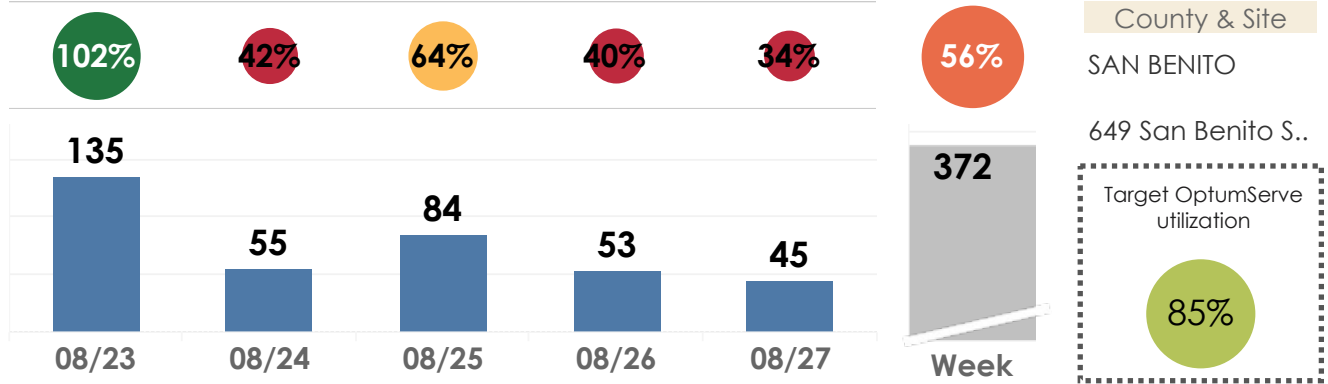

# SAN BENITO

649 San Benito St, Hollister

1 site(s): 8/23/2020 - 8/27/2020 (5 days)

Weekly samples collected: 372

Avg. samples per day (per lane): 74

Avg. turn-around time: 68 hrs

Total capacity: 132

Open appointments (next 3 days): 79%

Samples collected (cumul.): 8,198

Results processed (cumul.): 8,077

## Utilization and specimens collected for last week