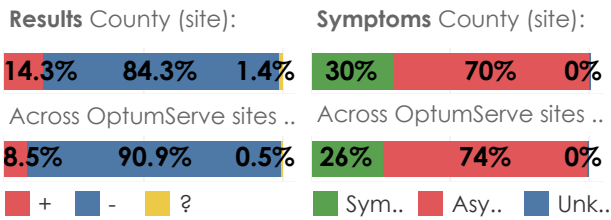

Weekly results