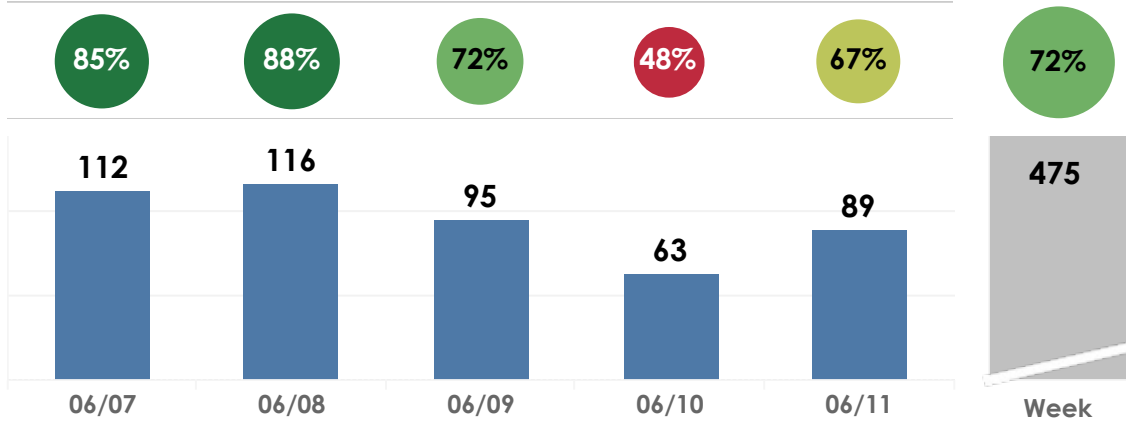

SAN BENITO

649 San Benito St, Hollister

1 site(s): 6/7/2020 - 6/11/2020 (5 days)
Weekly samples collected: **475**
Avg. samples per day (per lane): **95**
Avg. turn-around time: **89 hrs**
Total capacity:

Open appointments (next 3 days): **84%**

Samples collected (cumul.): **2,568**
Results processed (cumul.): **2,344**

Utilization and specimens collected for last week