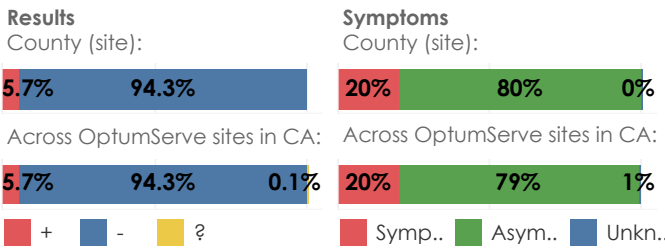

Weekly results